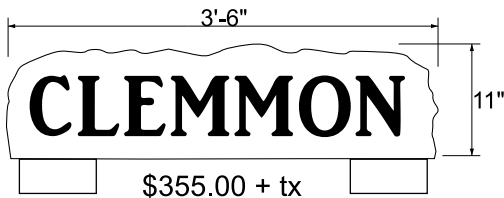

LIMESTONE IS A PRODUCT OF NATURE,
THE COLOR AND SHAPE OF STONES WILL VARY
AND NO TWO PIECES ARE EXACTLY ALIKE

4-10-16

\$ TEXT ONLY

\$ TEXT & GRAPHIC**

FEET INCLUDED

FEET AND STEEL DOWELS INCLUDED

SMOOTH FACE
ROUGH EDGES
3" TO 4" THICK