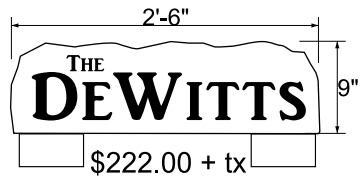

LIMESTONE IS A PRODUCT OF NATURE,
THE COLOR AND SHAPE OF STONES WILL VARY
AND NO TWO PIECES ARE EXACTLY ALIKE

4-10-16

\$ TEXT ONLY

\$ TEXT & GRAPHIC**

FEET INCLUDED

FEET AND STEEL DOWELS INCLUDED

SMOOTH FACE
ROUGH EDGES
3" TO 4" THICK