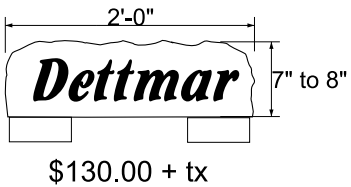

LIMESTONE IS A PRODUCT OF NATURE,
THE COLOR AND SHAPE OF STONES WILL VARY
AND NO TWO PIECES ARE EXACTLY ALIKE

4-10-16

\$ TEXT ONLY

\$ TEXT & GRAPHIC**

FEET INCLUDED

FEET AND STEEL DOWELS INCLUDED

SMOOTH FACE
ROUGH EDGES
3" TO 4" THICK