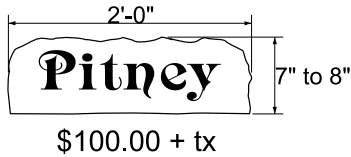

LIMESTONE IS A PRODUCT OF NATURE,
THE COLOR AND SHAPE OF STONES WILL VARY
AND NO TWO PIECES ARE EXACTLY ALIKE

4-10-16

\$ TEXT ONLY

\$ TEXT & GRAPHIC**

FEET INCLUDED

FEET AND STEEL DOWELS INCLUDED

SMOOTH FACE
ROUGH EDGES
3" TO 4" THICK