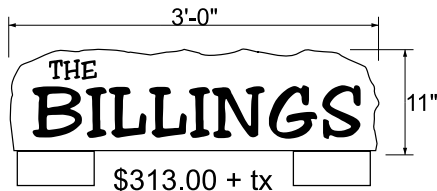

LIMESTONE IS A PRODUCT OF NATURE,
THE COLOR AND SHAPE OF STONES WILL VARY
AND NO TWO PIECES ARE EXACTLY ALIKE

4-10-16

\$ TEXT ONLY

\$ TEXT & GRAPHIC**

FEET INCLUDED

FEET AND STEEL DOWELS INCLUDED

SMOOTH FACE
ROUGH EDGES
3" TO 4" THICK