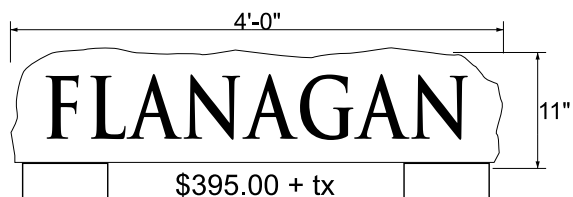

LIMESTONE IS A PRODUCT OF NATURE,
THE COLOR AND SHAPE OF STONES WILL VARY
AND NO TWO PIECES ARE EXACTLY ALIKE

4-10-16

\$ TEXT ONLY

\$ TEXT & GRAPHIC**

FEET INCLUDED

FEET AND STEEL DOWELS INCLUDED

SMOOTH FACE
ROUGH EDGES
3" TO 4" THICK